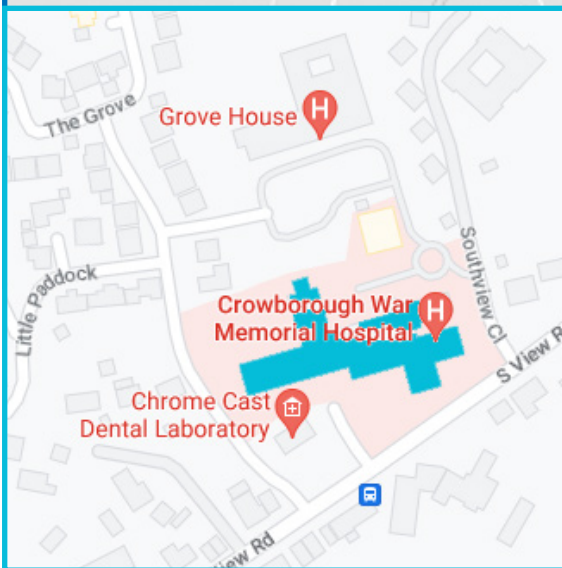

East Sussex MSK Community Partnership

You will be visiting our MSK community venue, located at:

Crowborough War Memorial Hospital
Southview Close
Southview Road
Crowborough
TN6 1HB

<https://eastsussexmsk.nhs.uk>

esht.esmskcontact@nhs.net

0300 131 5225 (option 2)

How to find us:

Easily accessible from the A26 and in the same complex as Grove House. Follow signs to the hospital and enter 'Southview Close' from South View Road.

By bus:

There are several bus routes that stop on Croft Road, the 28 and 29 Brighton and Hove, and the 224 Wealdlink Community Transport.

By car:

There is easy access from the free on-site car park.

By train:

The nearest train station is Crowborough, approx. 2 miles away.