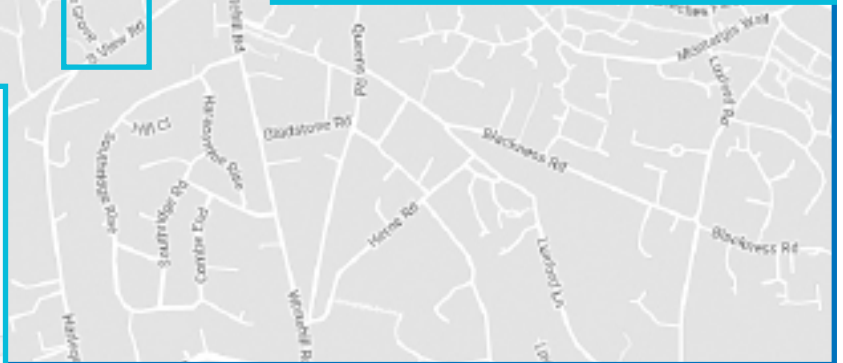

East Sussex MSK Community Partnership

You will be visiting our MSK community venue, located at:

Crowborough War Memorial Hospital
Southview Close
Southview Road
Crowborough
TN6 1HB

<https://eastsussexmsk.nhs.uk>

esht.esmskcontact@nhs.net

0300 131 5225 (option 2)

How to find us:

Easily accessible from the A26 and in the same complex as Grove House. Follow signs to the hospital and enter 'Southview Close' from South View Road.

By bus:

There are several bus routes that stop on Croft Road, the 28 and 29 Brighton and Hove, and the 224 Wealdlink Community Transport.

By car:

There is easy access from the free on-site car park.

By train:

The nearest train station is Crowborough, approx. 2 miles away.