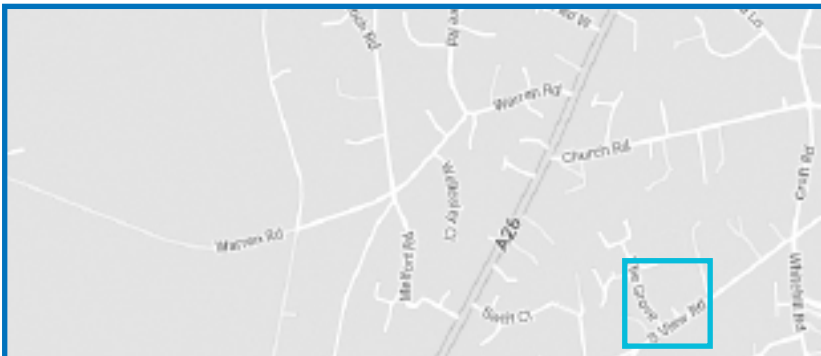

East Sussex MSK Community Partnership

You will be visiting our MSK community venue, located at:

Crowborough War Memorial Hospital
Southview Close
Southview Road
Crowborough
TN6 1HB

<https://eastsussexmsk.nhs.uk>

esht.esmskcontact@nhs.net

0300 131 5225 (option 2)

How to find us:

Easily accessible from the A26 and in the same complex as Grove House. Follow signs to the hospital and enter 'Southview Close' from South View Road.

By bus:

There are several bus routes that stop on Croft Road, the 28 and 29 Brighton and Hove, and the 224 Wealdlink Community Transport.

By car:

There is easy access from the free on-site car park.

By train:

The nearest train station is Crowborough, approx. 2 miles away.