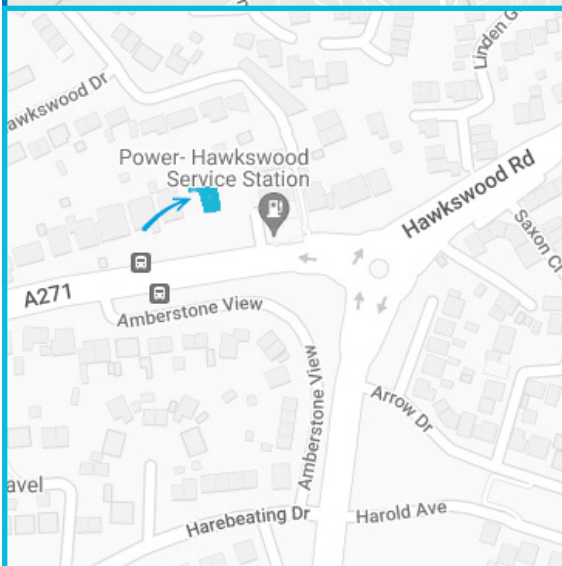

# East Sussex MSK Community Partnership

You will be visiting our MSK community clinic located at:

**The Quintin Medical Centre**  
**Hawkswood Road**  
**Hailsham**  
**East Sussex**  
**BN27 1UG**

<https://eastsussexmsk.nhs.uk>

## How to find us:

If entering Hailsham from the A22, at Boship Roundabout take the A271 Horsebridge exit. Continue along the A271 through Upper Horsebridge Road, then onto Hawkswood Road. As you approach the next roundabout the Quintin Medical Centre can be found on the left just before the Hawkswood Service Station.

## By bus:

There are multiple bus routes which drop off outside the Quintin Medical Centre, including the 54, 98 and 143. Please disembark at the 'Amberstone View' bus stop.