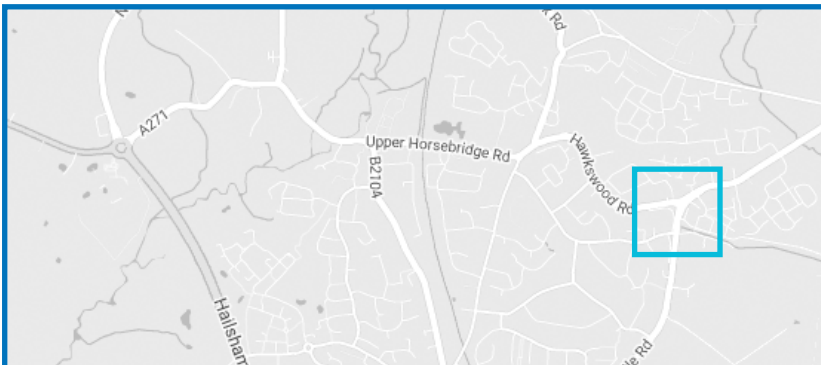

# East Sussex MSK Community Partnership

You will be visiting our MSK community clinic located at:

**The Quintin Medical Centre**  
**Hawkswood Road**  
**Hailsham**  
**East Sussex**  
**BN27 1UG**

<https://eastsussexmsk.nhs.uk>

## How to find us:

If entering Hailsham from the A22, at Boship Roundabout take the A271 Horsebridge exit. Continue along the A271 through Upper Horsebridge Road, then onto Hawkswood Road. As you approach the next roundabout the Quintin Medical Centre can be found on the left just before the Hawkswood Service Station.

## By bus:

There are multiple bus routes which drop off outside the Quintin Medical Centre, including the 54, 98 and 143. Please disembark at the 'Amberstone View' bus stop.