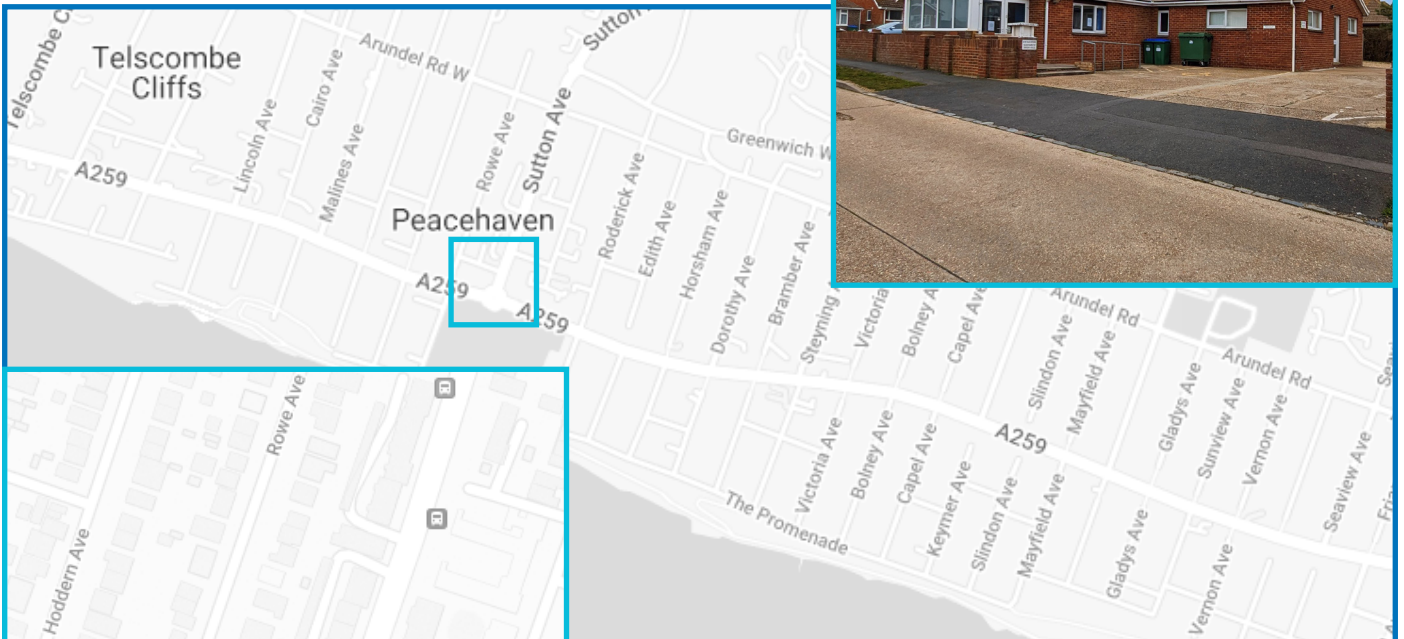

East Sussex MSK Community Partnership

You will be visiting our MSK community clinic located at:

Rowe Avenue Site
17 Rowe Avenue
Peacehaven
East Sussex
BN10 7PE

<https://eastsussexmsk.nhs.uk>

esht.esmskcontact@nhs.net

0300 131 5225 (option 2)

How to find us:

Taking the coast road (A259), you will approach the Sutton Avenue roundabout, found opposite The Dell Public Park. Take the exit for Sutton Avenue, then take the first left. The surgery will be on your right.

By bus:

Multiple bus routes stop within a short walk of the building, the closest of which at Hodder Avenue serves the 12, 12a and 14a bus routes. The Roderick Avenue bus stop is also close by, and additionally serves the 11X, 12X and 13X coasters, the 14 and the 14c.

By car:

There is a small amount of dedicated parking available on a first come, first serve basis. There is one disabled access space. Otherwise, there is plenty of on-road parking as well as several car parks located within a short walk.