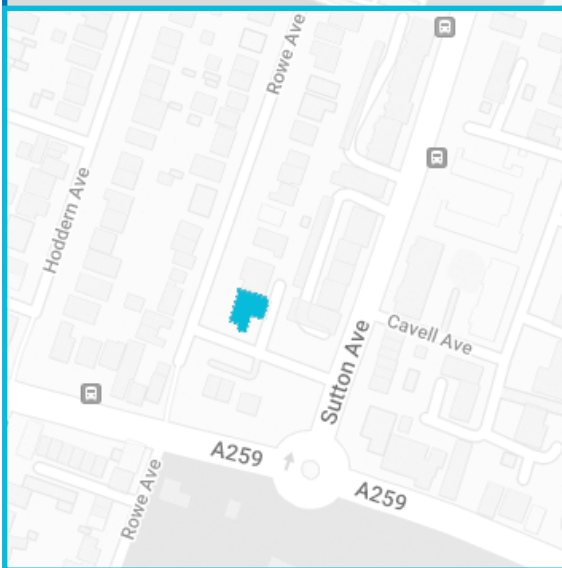

East Sussex MSK Community Partnership

You will be visiting our MSK community clinic located at:

Rowe Avenue Site
17 Rowe Avenue
Peacehaven
East Sussex
BN10 7PE

<https://eastsussexmsk.nhs.uk>

esht.esmskcontact@nhs.net

0300 131 5225 (option 2)

How to find us:

Taking the coast road (A259), you will approach the Sutton Avenue roundabout, found opposite The Dell Public Park. Take the exit for Sutton Avenue, then take the first left. The surgery will be on your right.

By bus:

Multiple bus routes stop within a short walk of the building, the closest of which at Hodder Avenue serves the 12, 12a and 14a bus routes. The Roderick Avenue bus stop is also close by, and additionally serves the 11X, 12X and 13X coasters, the 14 and the 14c.