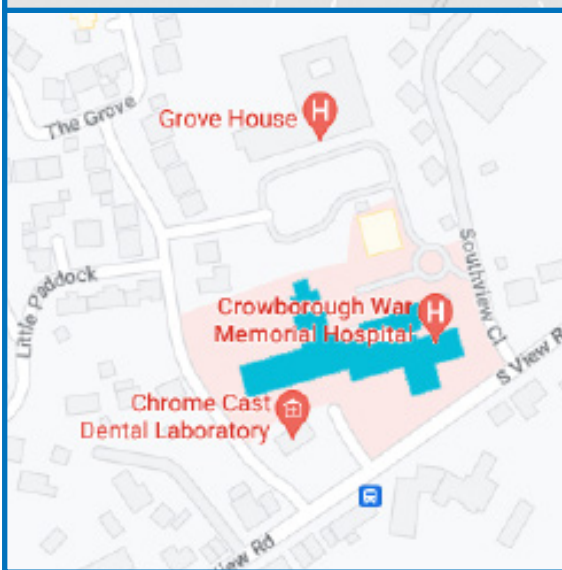

# East Sussex MSK Community Partnership

You will be visiting our MSK community venue, located at:

**Crowborough War Memorial Hospital**  
**Southview Close**  
**Southview Road**  
**Crowborough**  
**TN6 1HB**

## How to find us:

Easily accessible from the A26 and in the same complex as Grove House. Follow signs to the hospital and enter 'Southview Close' from South View Road.

## By bus:

There are several bus routes that stop on Croft Road, the 28 and 29 Brighton and Hove, and the 224 Wealdlink Community Transport.

## By train:

The nearest train station is Crowborough, approx. 2 miles away.