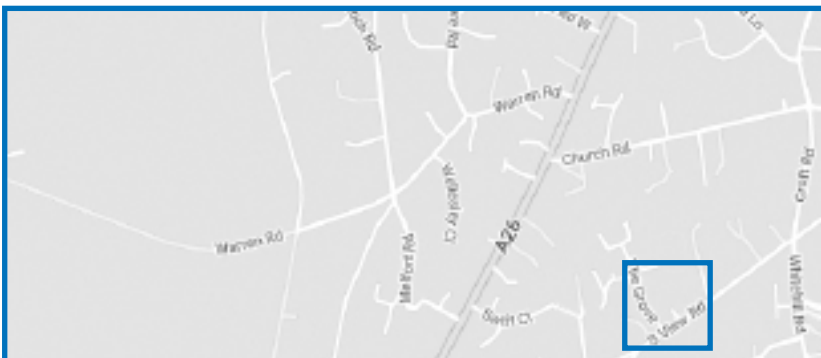

# East Sussex MSK Community Partnership

You will be visiting our MSK community venue, located at:

**Crowborough War Memorial Hospital**  
**Southview Close**  
**Southview Road**  
**Crowborough**  
**TN6 1HB**

## How to find us:

Easily accessible from the A26 and in the same complex as Grove House. Follow signs to the hospital and enter 'Southview Close' from South View Road.

## By bus:

There are several bus routes that stop on Croft Road, the 28 and 29 Brighton and Hove, and the 224 Wealdlink Community Transport.

## By train:

The nearest train station is Crowborough, approx. 2 miles away.