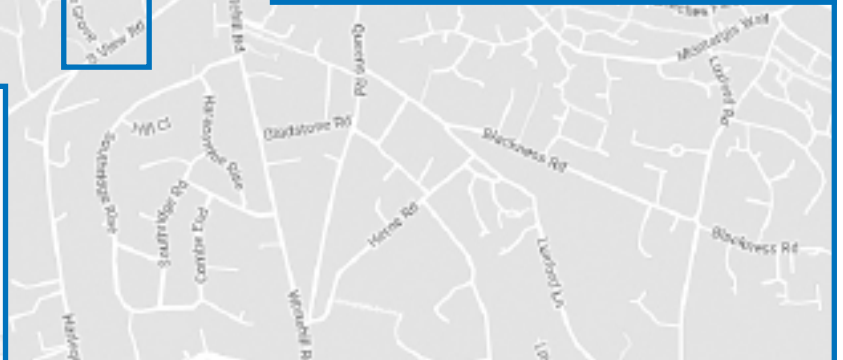

# East Sussex MSK Community Partnership

You will be visiting our MSK community venue, located at:

**Crowborough War Memorial Hospital**  
**Southview Close**  
**Southview Road**  
**Crowborough**  
**TN6 1HB**

## How to find us:

Easily accessible from the A26 and in the same complex as Grove House. Follow signs to the hospital and enter 'Southview Close' from South View Road.

## By bus:

There are several bus routes that stop on Croft Road, the 28 and 29 Brighton and Hove, and the 224 Wealdlink Community Transport.

## By train:

The nearest train station is Crowborough, approx. 2 miles away.