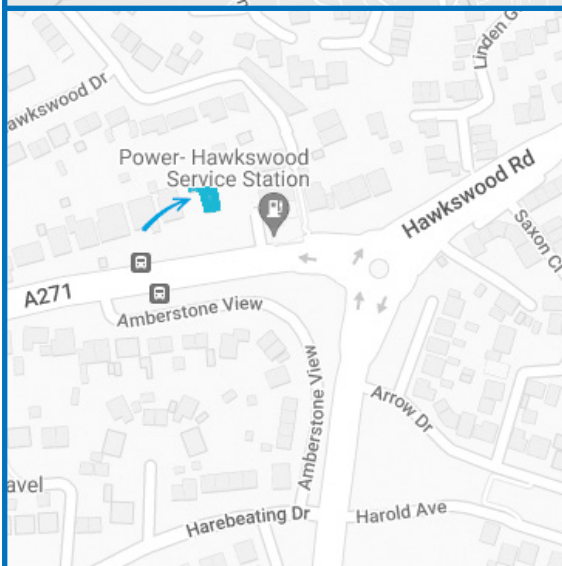

East Sussex MSK Community Partnership

You will be visiting our MSK community clinic located at:

The Quintin Medical Centre
Hawkswood Road
Hailsham
East Sussex
BN27 1UG

<https://eastsussexmsk.nhs.uk>

esht.esmskcontact@nhs.net

0300 131 5225 (option 2)

How to find us:

If entering Hailsham from the A22, at Boship Roundabout take the A271 Horsebridge exit. Continue along the A271 through Upper Horsebridge Road, then onto Hawkswood Road. As you approach the next roundabout the Quintin Medical Centre can be found on the left just before the Hawkswood Service Station.

By car:

There is easy access from the free on-site car park as well as dedicated spaces for disabled visitors and plenty of free on-street parking.

By bus:

There are multiple bus routes which drop off outside the Quintin Medical Centre, including the 54, 98 and 143. Please disembark at the 'Amberstone View' bus stop.