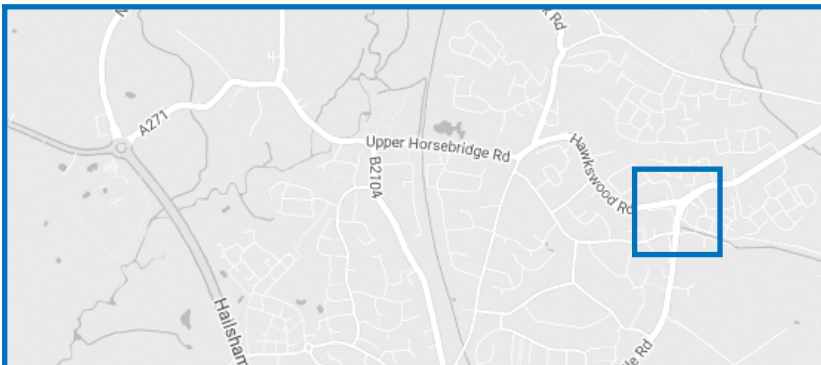

East Sussex MSK Community Partnership

You will be visiting our MSK community clinic located at:

The Quintin Medical Centre
Hawkswood Road
Hailsham
East Sussex
BN27 1UG

<https://eastsussexmsk.nhs.uk>

esht.esmskcontact@nhs.net

0300 131 5225 (option 2)

How to find us:

If entering Hailsham from the A22, at Boship Roundabout take the A271 Horsebridge exit. Continue along the A271 through Upper Horsebridge Road, then onto Hawkswood Road. As you approach the next roundabout the Quintin Medical Centre can be found on the left just before the Hawkswood Service Station.

By car:

There is easy access from the free on-site car park as well as dedicated spaces for disabled visitors and plenty of free on-street parking.

By bus:

There are multiple bus routes which drop off outside the Quintin Medical Centre, including the 54, 98 and 143. Please disembark at the 'Amberstone View' bus stop.