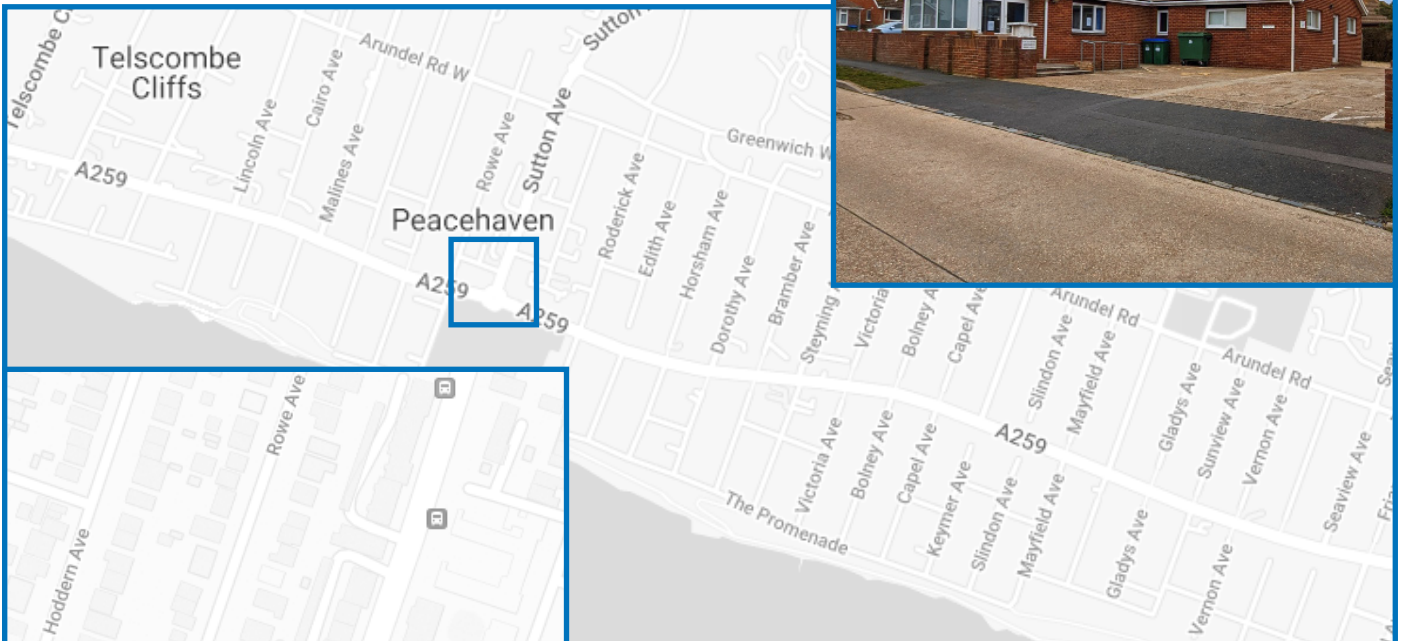

East Sussex MSK Community Partnership

You will be visiting our MSK community clinic located at:

Rowe Avenue Site
17 Rowe Avenue
Peacehaven
East Sussex
BN10 7PE

<https://eastsussexmsk.nhs.uk>

esht.esmskcontact@nhs.net

0300 131 5225 (option 2)

How to find us:

Taking the coast road (A259), you will approach the Sutton Avenue roundabout, found opposite The Dell Public Park. Take the exit for Sutton Avenue, then take the first left. The surgery will be on your right.

By bus:

Multiple bus routes stop within a short walk of the building, the closest of which at Hodder Avenue serves the 12, 12a and 14a bus routes. The Roderick Avenue bus stop is also close by, and additionally serves the 11X, 12X and 13X coasters, the 14 and the 14c.