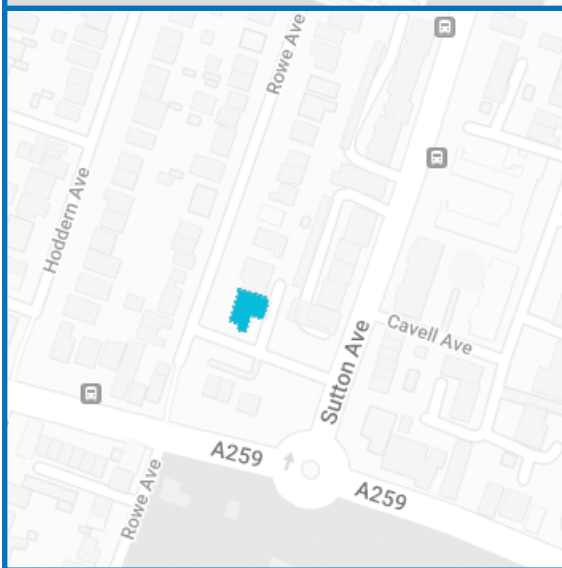

East Sussex MSK Community Partnership

You will be visiting our MSK community clinic located at:

Rowe Avenue Site
17 Rowe Avenue
Peacehaven
East Sussex
BN10 7PE

<https://eastsussexmsk.nhs.uk>

esht.esmskcontact@nhs.net

0300 131 5225 (option 2)

How to find us:

Taking the coast road (A259), you will approach the Sutton Avenue roundabout, found opposite The Dell Public Park. Take the exit for Sutton Avenue, then take the first left. The surgery will be on your right.

By bus:

Multiple bus routes stop within a short walk of the building, the closest of which at Hodder Avenue serves the 12, 12a and 14a bus routes. The Roderick Avenue bus stop is also close by, and additionally serves the 11X, 12X and 13X coasters, the 14 and the 14c.