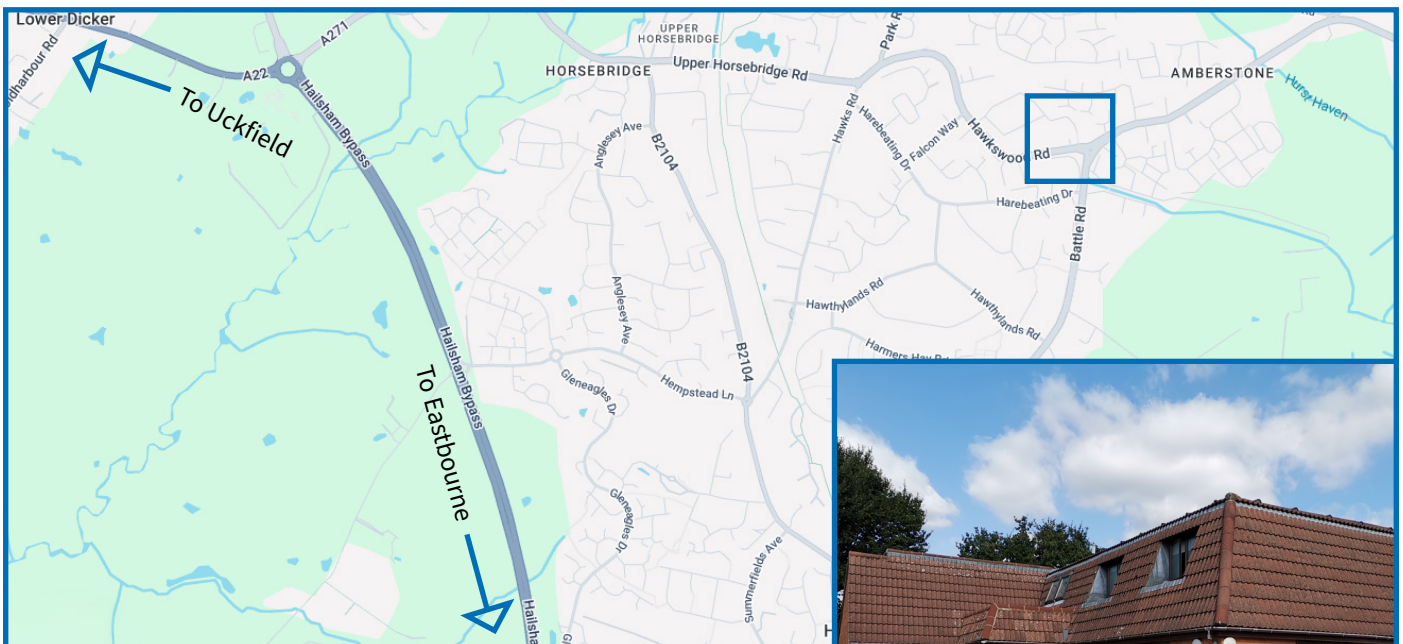

# East Sussex MSK Community Partnership

You will be visiting our MSK community clinic located at:

**The Quintin Medical Centre**  
**Hawkswood Road**  
**Hailsham**  
**East Sussex**  
**BN27 1UG**

<https://eastsussexmsk.nhs.uk>

## How to find us:

If entering Hailsham from the A22, at Boship Roundabout take the A271 Horsebridge exit. Continue along the A271 through Upper Horsebridge Road, then onto Hawkswood Road. As you approach the next roundabout the Quintin Medical Centre can be found on the left just before the Hawkswood Service Station.

## By bus:

There are multiple bus routes which drop off outside the Quintin Medical Centre, including the 54, 98 and 143. Please disembark at the 'Amberstone View' bus stop.