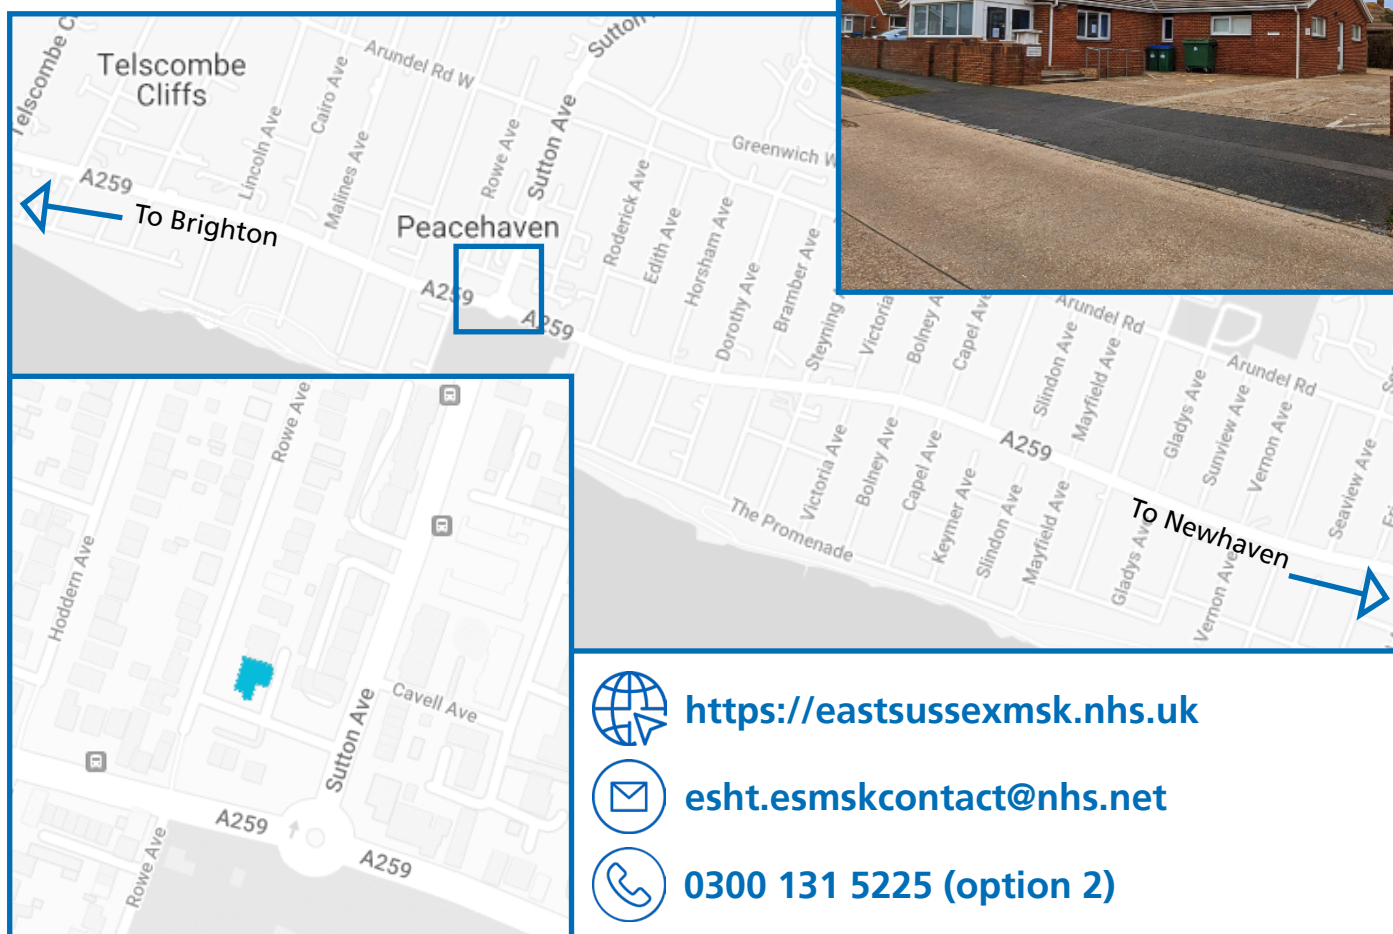

East Sussex MSK Community Partnership

You will be visiting our MSK community clinic located at:

Rowe Avenue Site
17 Rowe Avenue
Peacehaven
East Sussex
BN10 7PE

<https://eastsussexmsk.nhs.uk>

esht.esmskcontact@nhs.net

0300 131 5225 (option 2)

How to find us:

Taking the coast road (A259), you will approach the Sutton Avenue roundabout, found opposite The Dell Public Park. Take the exit for Sutton Avenue, then take the first left. The surgery will be on your right.

By bus:

Multiple bus routes stop within a short walk of the building, the closest, Hodder Avenue is served by Brighton and Hove Coasters: 12, 12a and 14a as well as local services.

By car:

There is a small amount of dedicated parking available on a first come, first serve basis.